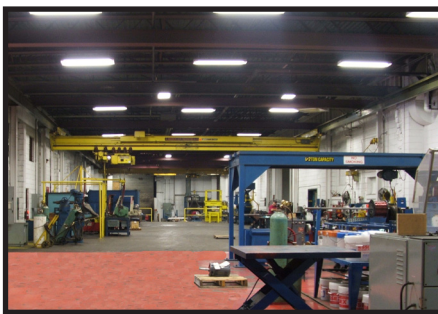

Testing Services:

- -Computerized Core Loss Testing 25 KV
- -Dynamometer Load Tester to 600 HP
- -Hypotronics/Test Panel
- -AC/DC Test Panel (0-4160 volts AC, 500 volts DC)
- -IRD Balancing up to 15,000 pounds
- -Computerized 15 KV Surge Testing