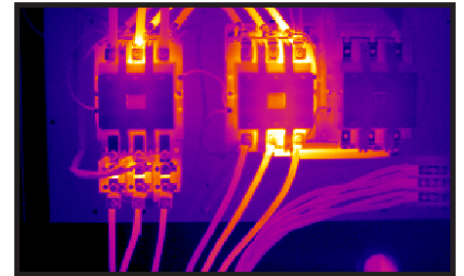

Fluid Transfer Systems-

Evaluate pumps, steam traps, heat exchangers, cooling towers, air conditioning systems, & steam lines

Refractory Evaluation-

Evaluate furnaces, boilers & heated tanks for more efficient operations.

Electrical Distribution-

Detect loose connections, load imbalance corrosion, & poor relay contact points.

Rewind Services:

- Rewind to inverter duty specifications
- Fractionals & Integral Motors up to 5,000 HP
- Vacuum Pressure Impregnation (8' Diameter Tank) **Epoxy**
- EASA Winding Redesign Computer Programs
- UL Certified for Hazardous Locations

Field Services:

- Laser Alignment
- Full Spectrum Vibration Analysis
- Thermographic Analysis
- Drive Installation & Start-Up
- Dynamic Balancing
- Shaft Voltage Testing

Testing Services:

- Computerized Core Loss Testing 25 KV
- Dynamometer Load Tester to 600 HP
- Hypotronics/Test Panel
- AC/DC Test Panel (0-4160 volts AC, 500 volts DC)
- IRD Balancing up to 15,000 pounds
- Computerized 15 KV Surge Testing