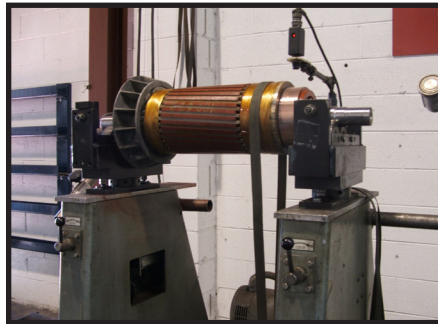

ALBANY * BINGHAMTON * BUFFALO * ROCHESTER * SYRACUSE

MOTOR REPAIR SHOPS

24/7 Emergency Service

REPAIRING ALL MOTOR MANUFACTURERS!

PREVENTATIVE MAINTENANCE VIA THERMOGRAPHY:

Electrical Motors-

Detect deteriorating insulation, poor windings, bad bearings, iron core loss, & EL CID capabilities, worn brushes, armature conditions, alignment & lubrications

Electrical Distribution-

Detect loose connections, load imbalance corrosion, & poor relay contact points.

Rewind Services:

- Rewind to inverter duty specifications
- Fractionals & Integral Motors up to 5,000 HP
- Vacuum Pressure Impregnation (8' Diameter Tank) **Epoxy**
- EASA Winding Redesign Computer Programs
- UL Certified for Hazardous Locations